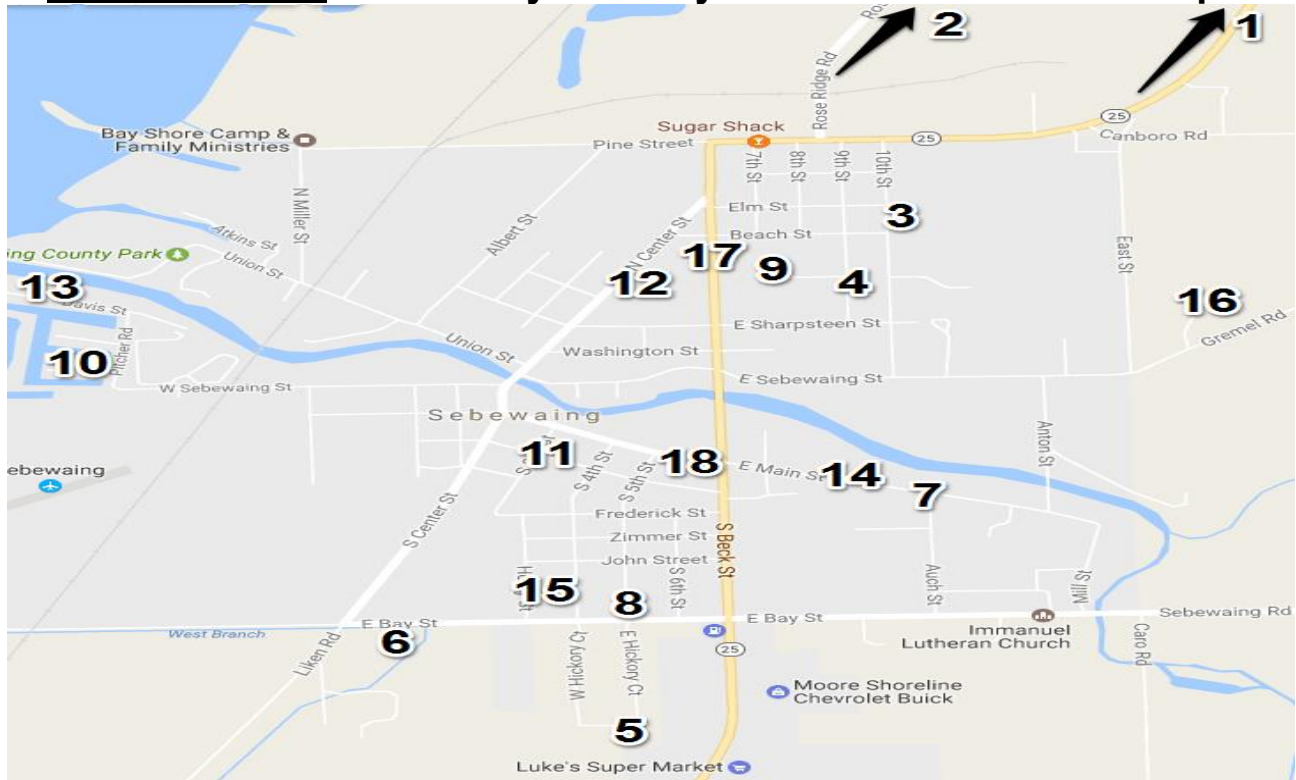

Sebewaing 13th Annual Town-Wide Garage Sales (2018)

2nd WEEK MAP ~ Thursday & Friday ~ June 14th & 15th 9 am-5 pm

1	9479 Kilmanagh Road (across from St. John's church)- Garage Sale	Thurs. & Fri. 14th & 15th- 9 to 5
2	2222 Rose Island Road (on the left, before the 1st curve)- 3 household sale! Furniture and household items	Thurs. & Fri. 14th & 15th- 9 to 5
3	608 Tenth Street- Household items including 1956-1993 Popular Mechanics books	Thurs. 14th- 9 to 5
4	486 Ninth Street- Household & antiques. Something new each week!	Thurs. & Fri. 14th & 15th- 10 to 5
5	681 Hickory Court- Christmas In The City, Portugal Dishes w/Bunny Cabbage pattern, Fritz & Floyd, Pheasant pattern, antiques, patio set & cushions, 2 quilts, & more	Thurs. & Fri. 14th & 15th- 9 to 5
6	50 E. Bay Street- Men's garage sale!	Fri. - Sun. 15th, 16th & 17th- 9 to 5
7	14 Auch Street- Multi-family estate & antique Sale!	Thurs. - Sat. 14th, 15th & 16th- 9 to 5
8	467 Fifth Street- "Refinishings On Fifth by Rose Smith" Furniture Open House Sale. It's one of the few opportunities to see all of our inventory in one place.	Thurs. - Sat. 14th, 15th & 16th- 9 to 6
9	566 Brunswick Street- Garage sale!	Thurs. & Fri. 14th & 15th- 9 to 5
10	638 Grover Street- Huge sale!	Fri. & Sat. 15th & 16th- 8 to 4
11	114 E. Grove Street- Household & Pampered Chef	Thurs. & Fri. 14th & 15th- 9 to 5
12	518 N. Center Street- Multi-family garage sale! Bikes, patio set, hand painted signs, & misc. XSm-Lg juniors name brand clothing & med-XLg men's clothing	Thurs. & Fri. 14th & 15th- 9 to 5
13	791 Davis Street- "Mine, His & Ours" sale	Mon. - Wed. 11th, 12th, & 13th- 9 to 5
14	684 E. Main Street- Six family garage sale!	Fri. 15th- 9 to ? & Sat. 16th- after parade to ?
15	445 Henry Street- Garage sale!	Thurs. & Fri. 14th & 15th- 9 to 5
16	276 Dodge Court- Captain's chairs, Hoveround, and misc. items	Thurs. & Fri. 14th & 15th- 9 to 5
17	521 N. Beck Street- Baby - adult clothing, household & misc.	Thurs. - Sat. 14th, 15th, & 16th- 9 to 5
18	316 E. Main Street- Lady's clothing size sm-med, lady's shoes size 7, men's size large clothing, & household items	Thurs. 14th- 9 to 5

Map pinpoints are approximate. Individual dates and times may vary. Additional maps available at Sebewaing area businesses, sebewaingchamber.com, and facebook / 54th Michigan Sugar Festival